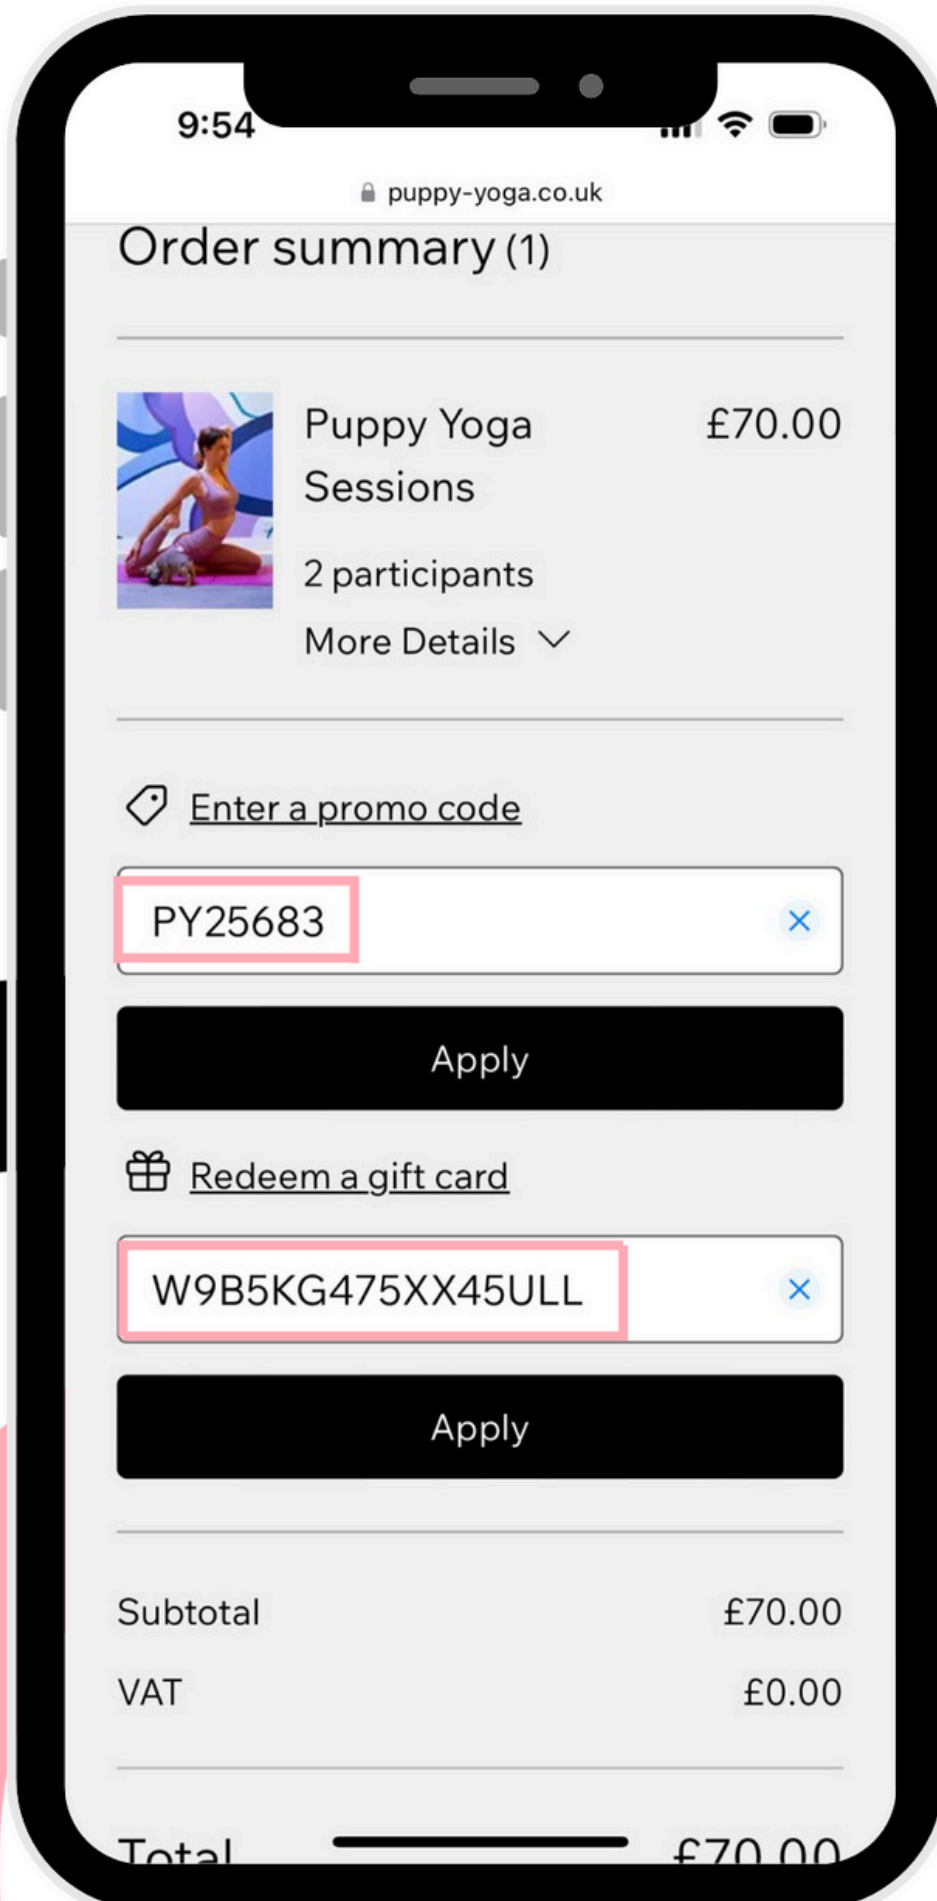

ADDRESS

42 HOXTON SQUARE, LONDON N1 6PB

6 MINUTE WALK FROM OLD STREET
STATION

TICKETS WILL BE RELEASED ON THURSDAY 29TH AUGUST AT 5 PM

**FYI - IF YOU DO NOT SEE A TIME SLOT LISTED ON A SPECIFIC DAY THIS
SIMPLY MEANS IT IS NOT AVAILABLE TO BOOK**