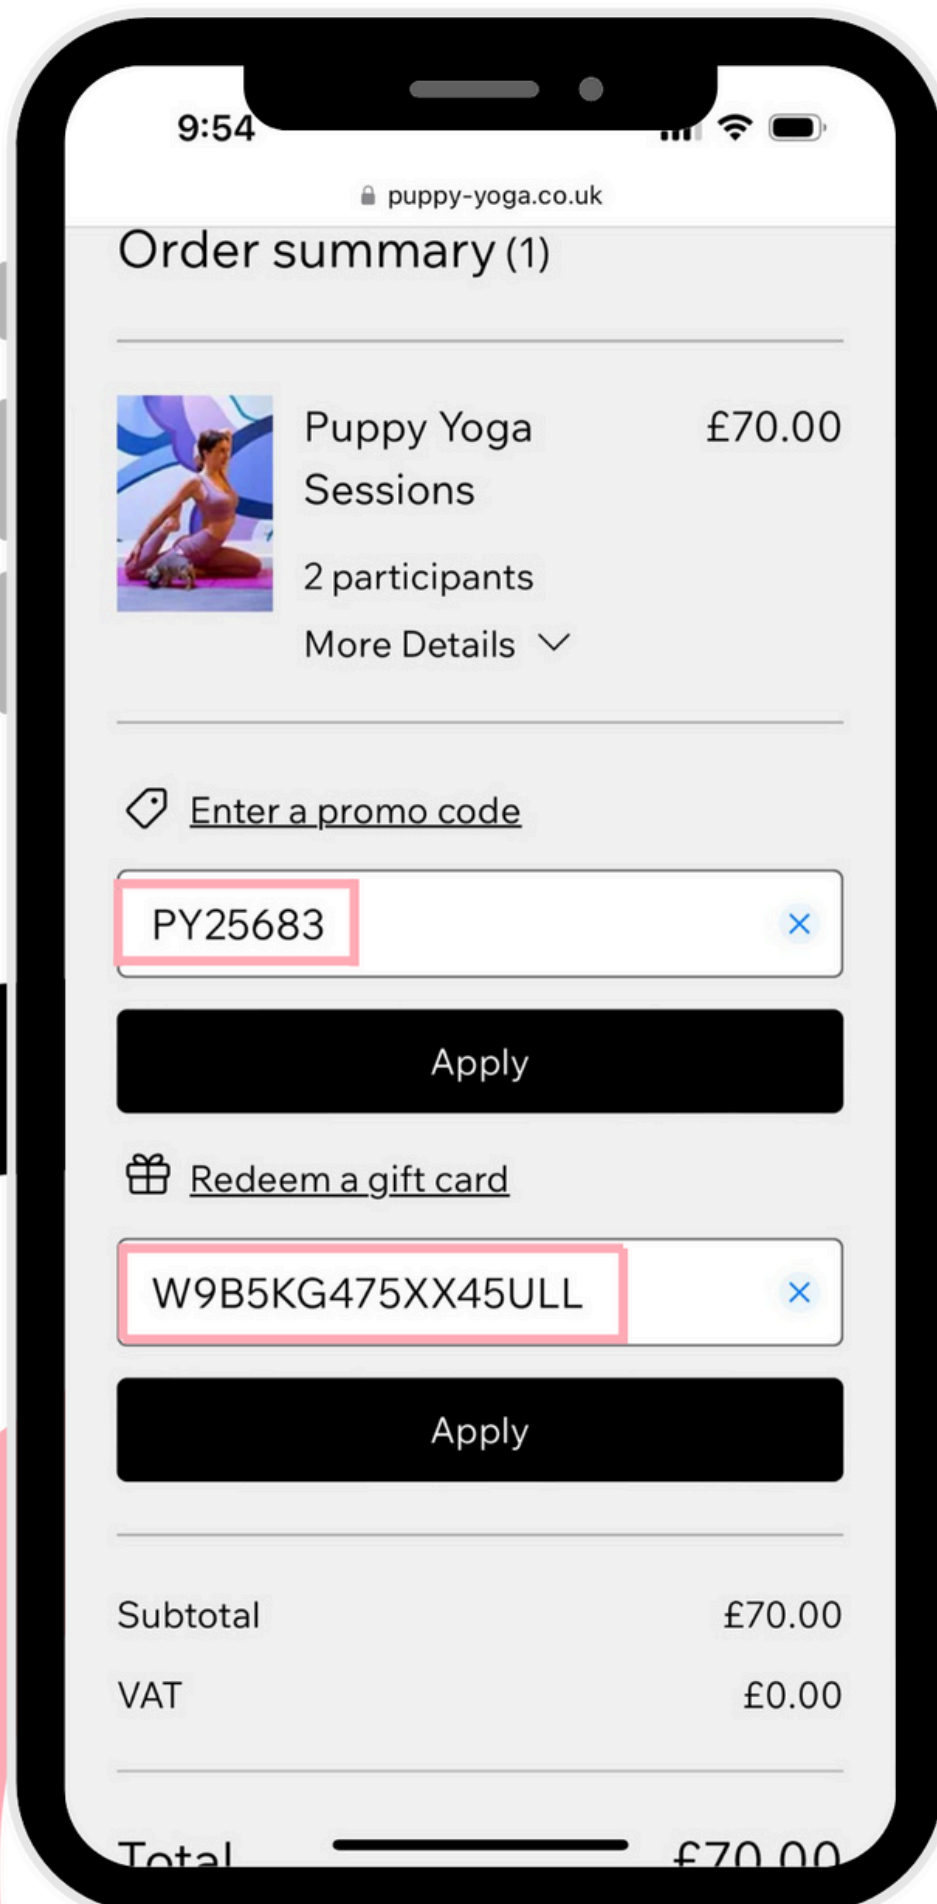

ADDRESS

42 HOXTON SQUARE,
LONDON N1 6PB

*6 MINUTE WALK FROM OLD
STREET STATION*

TICKETS WILL BE RELEASED ON THURSDAY 26TH SEPTEMBER AT 1PM

**FYI - IF YOU DO NOT SEE A TIME SLOT LISTED ON A SPECIFIC DAY THIS
SIMPLY MEANS IT IS NOT AVAILABLE TO BOOK**